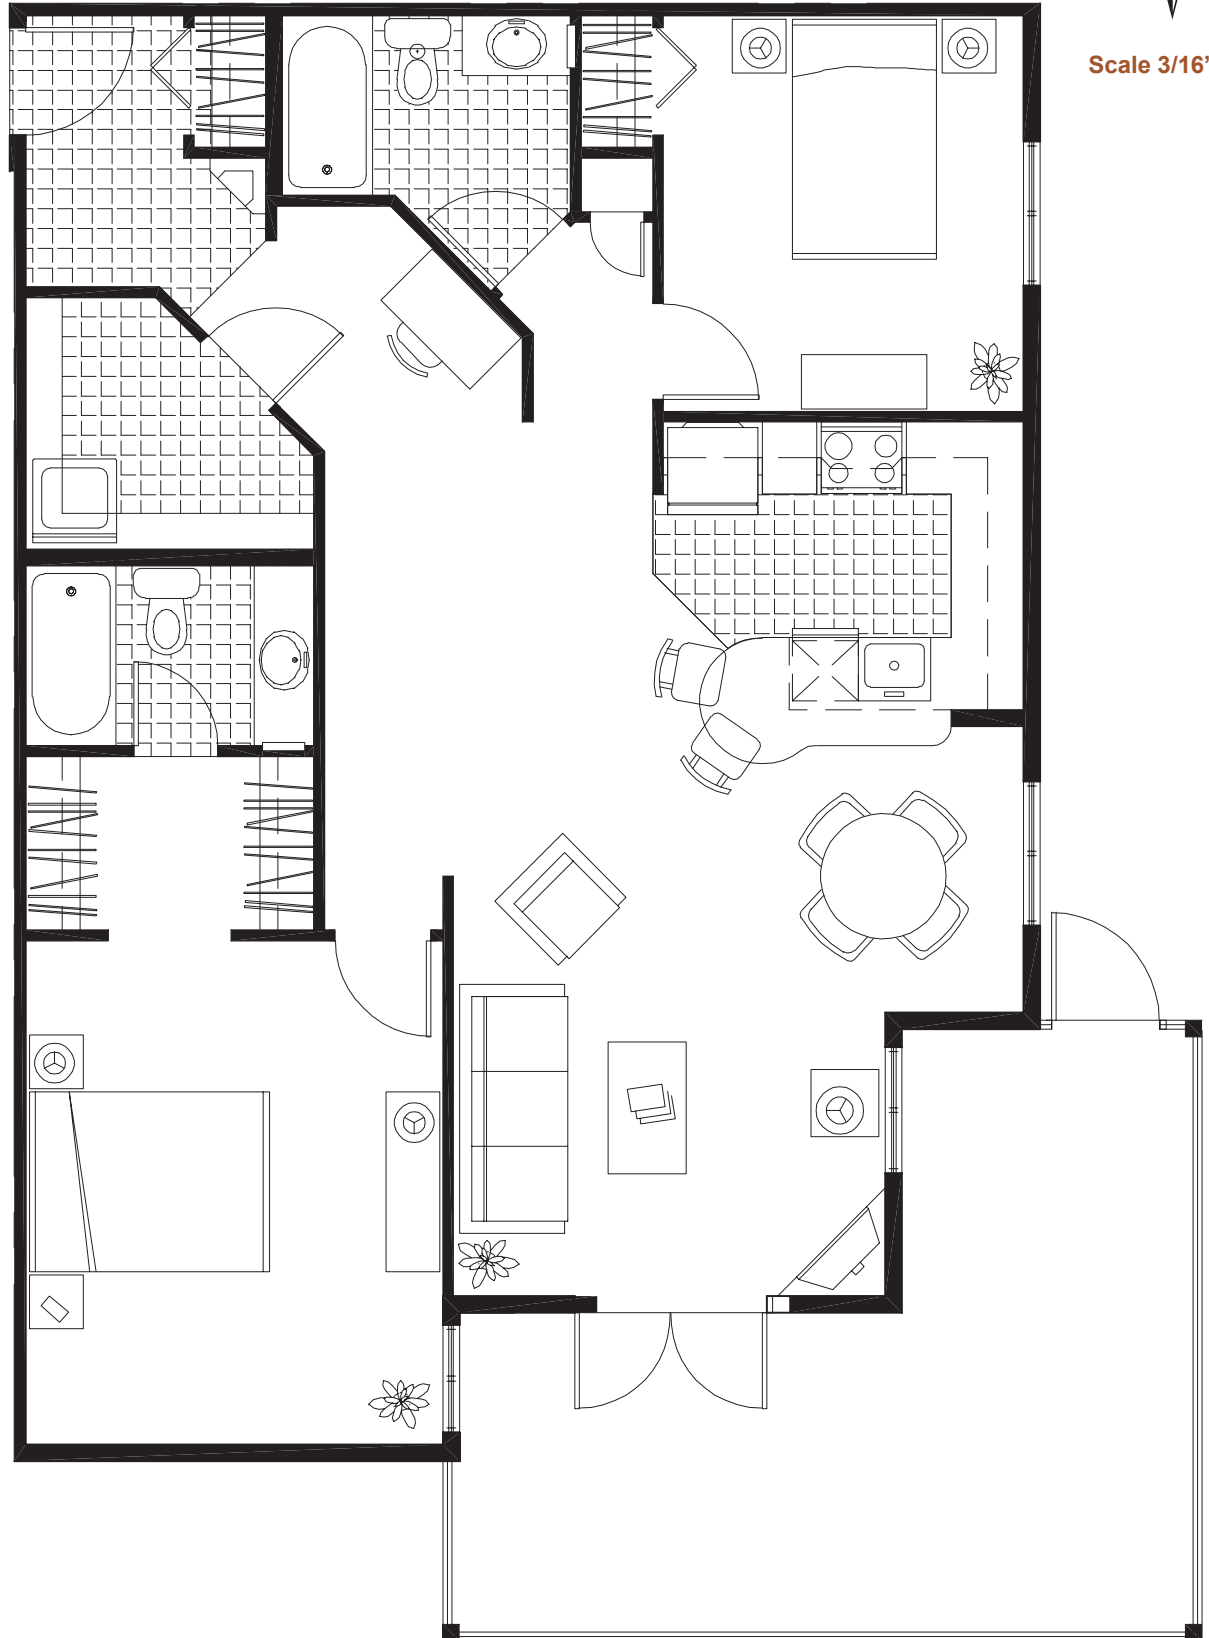

The Broadway - Suite 101
1058 Sq. Ft. – 2 Bedroom/2 Bath

Scale 3/16" = 1'

The developer reserves the right to make modifications and changes to building design, specifications and features.
All square footages are approximate and based on architectural drawings.