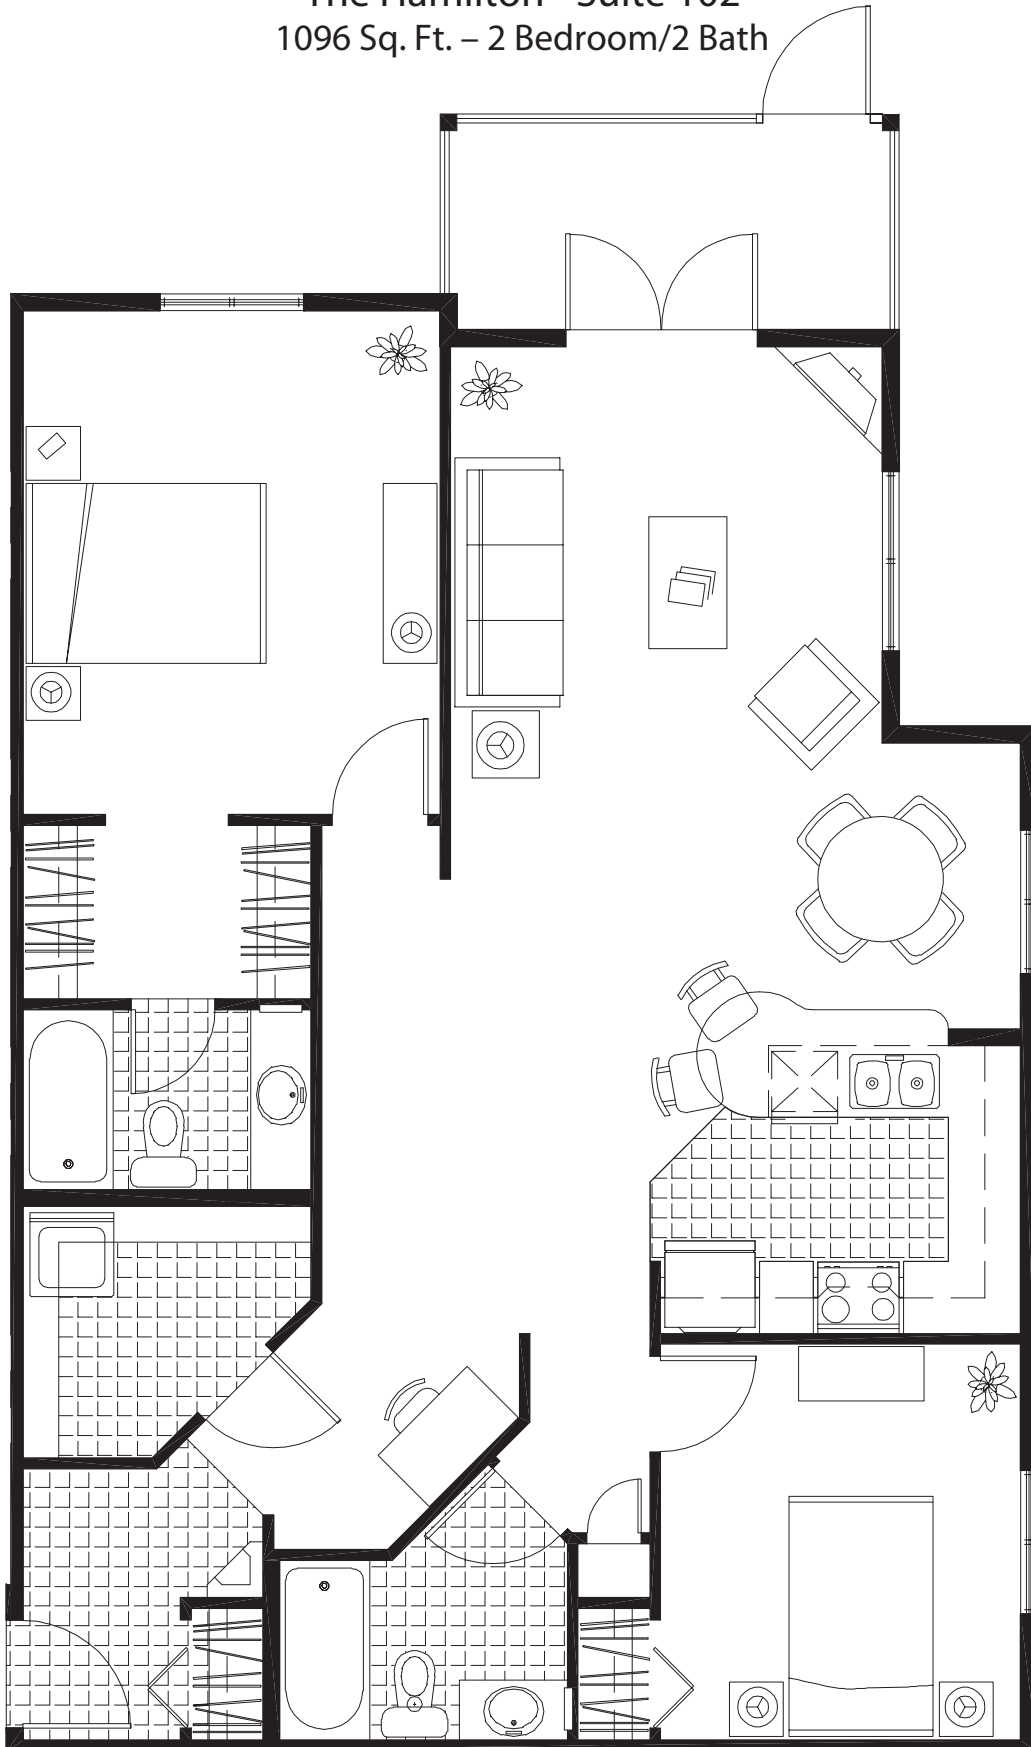

The Hamilton - Suite 102  
1096 Sq. Ft. – 2 Bedroom/2 Bath

Scale 3/16" = 1'

The developer reserves the right to make modifications and changes to building design, specifications and features.  
All square footages are approximate and based on architectural drawings.