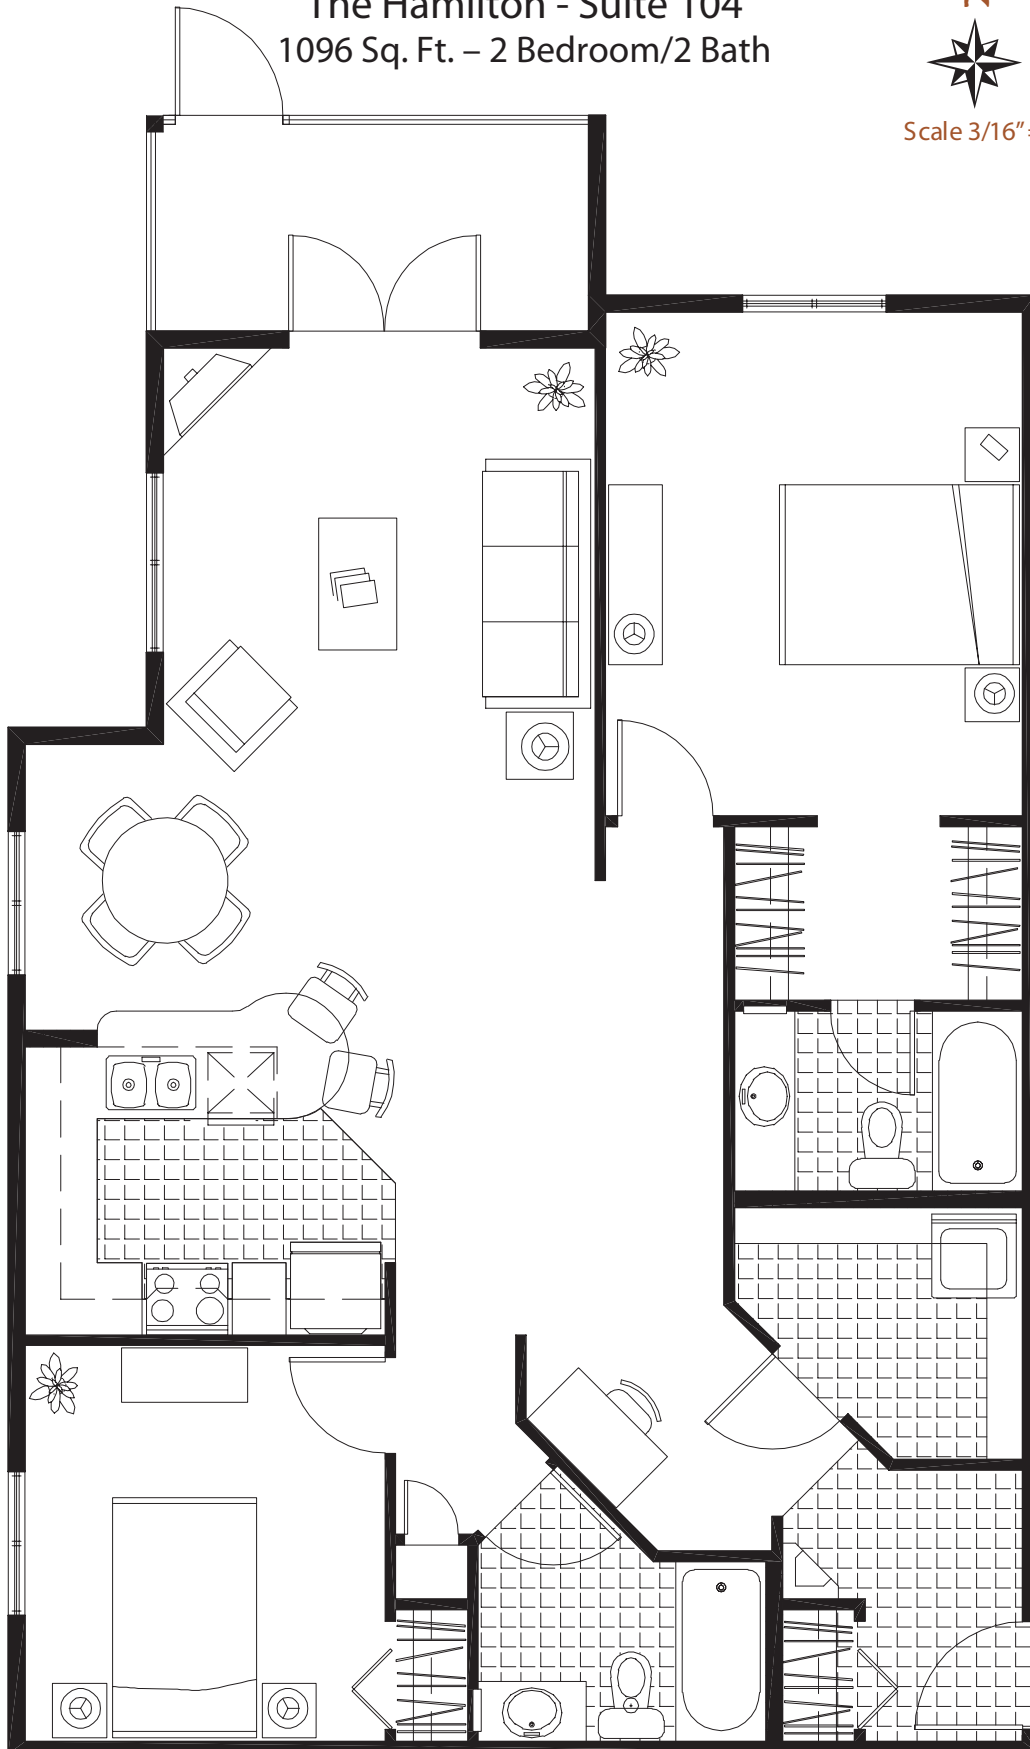

The Hamilton - Suite 104
1096 Sq. Ft. – 2 Bedroom/2 Bath

Scale 3/16" = 1'

The developer reserves the right to make modifications and changes to building design, specifications and features.
All square footages are approximate and based on architectural drawings.