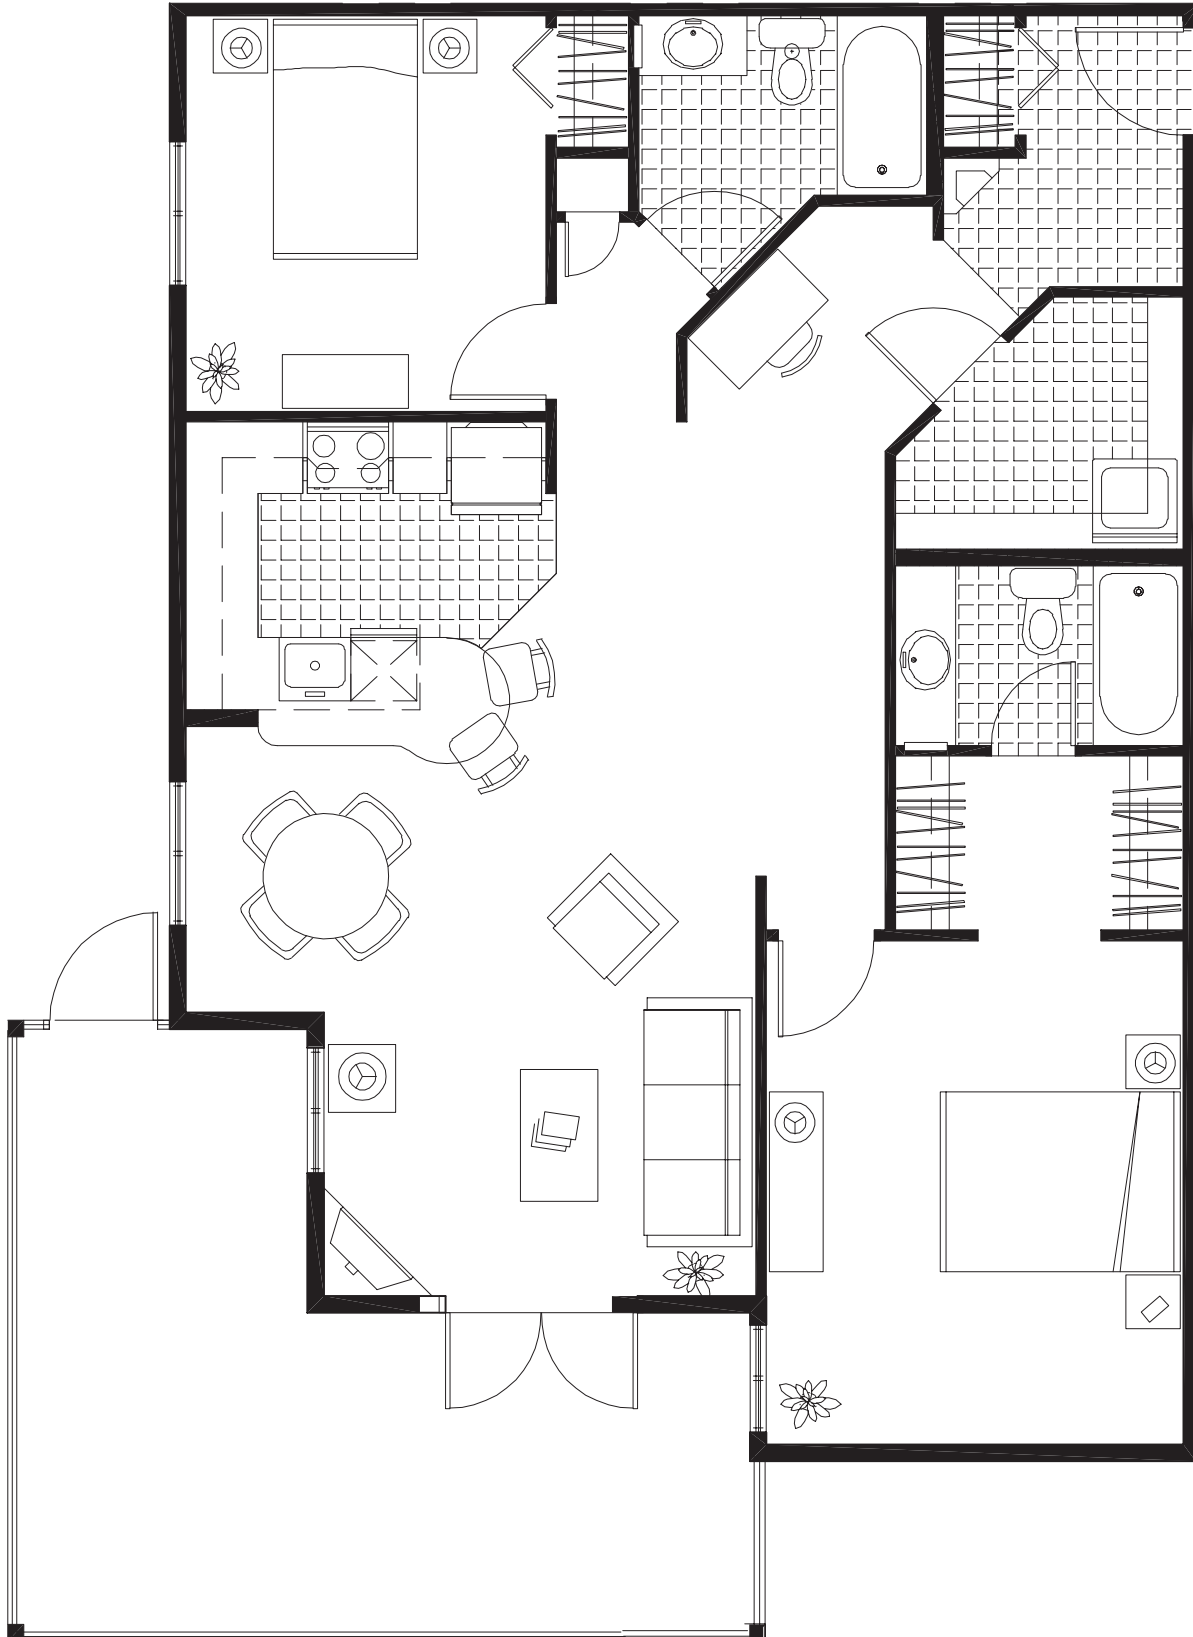

**The Broadway - Suite 105**  
**1058 Sq. Ft. – 2 Bedroom/2 Bath**

Scale 3/16" = 1'

The developer reserves the right to make modifications and changes to building design, specifications and features.  
All square footages are approximate and based on architectural drawings.